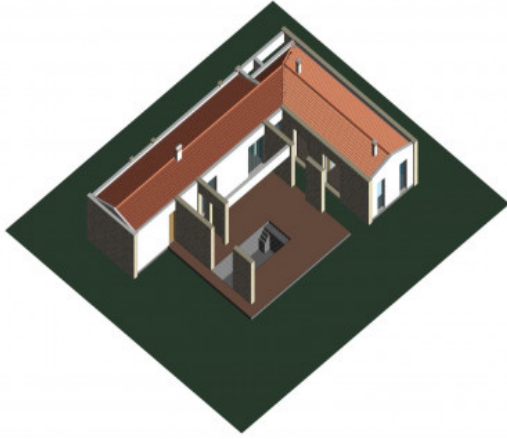

Felanitx

Объект № 121817

All information is correct to the best of our knowledge. Errors and prior sale excepted. This prospectus is purely for information purposes. Only the notarized deed of sale is legally binding.

PORTA MALLORQUINA • C./ CONQUISTADOR 8, 07001 PALMA
TEL. +34 971 698 242 • INFO@PORTAMALLORQUINA.COM