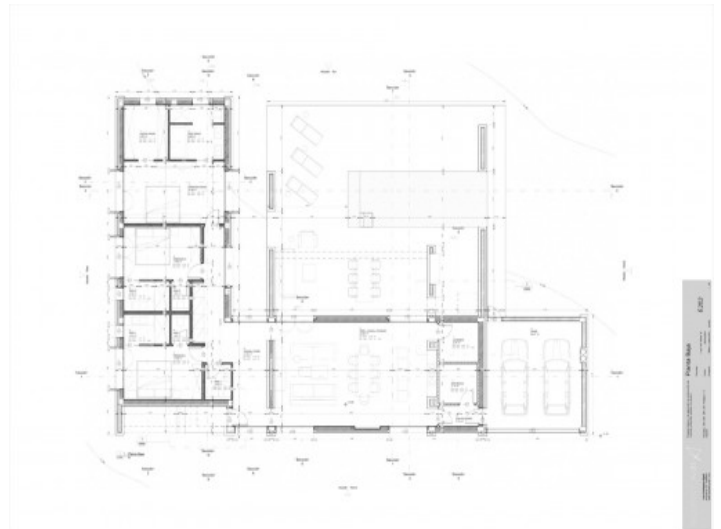

Felanitx

Объект № 121817

All information is correct to the best of our knowledge. Errors and prior sale excepted. This prospectus is purely for information purposes. Only the notarized deed of sale is legally binding.

PORTA MALLORQUINA • C./ CONQUISTADOR 8, 07001 PALMA
TEL. +34 971 698 242 • INFO@PORTAMALLORQUINA.COM