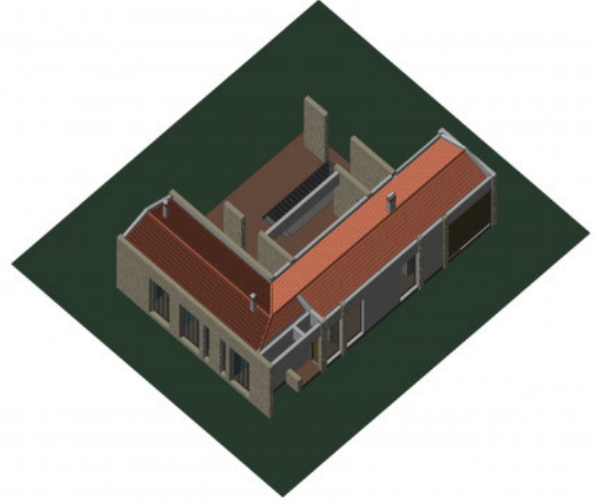

Felanitx

Объект № 121817

All information is correct to the best of our knowledge. Errors and prior sale excepted. This prospectus is purely for information purposes. Only the notarized deed of sale is legally binding.

PORTA MALLORQUINA • C./ CONQUISTADOR 8, 07001 PALMA
TEL. +34 971 698 242 • INFO@PORTAMALLORQUINA.COM