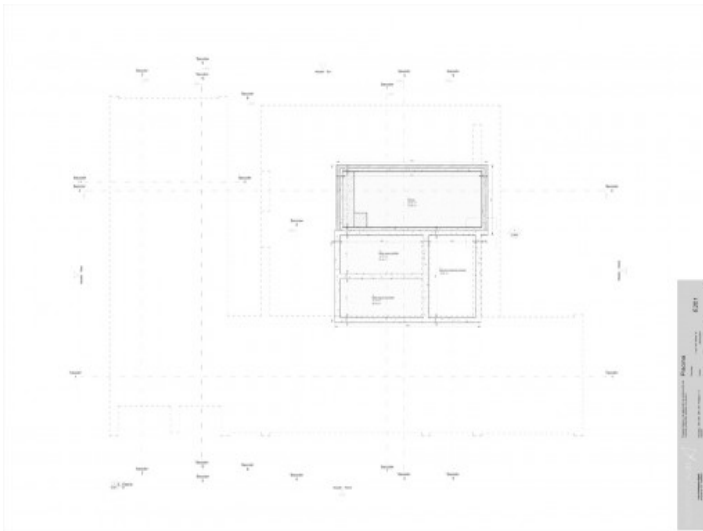

Felanitx

Объект № 121817

All information is correct to the best of our knowledge. Errors and prior sale excepted. This prospectus is purely for information purposes. Only the notarized deed of sale is legally binding.

PORTA MALLORQUINA • C./ CONQUISTADOR 8, 07001 PALMA
TEL. +34 971 698 242 • INFO@PORTAMALLORQUINA.COM